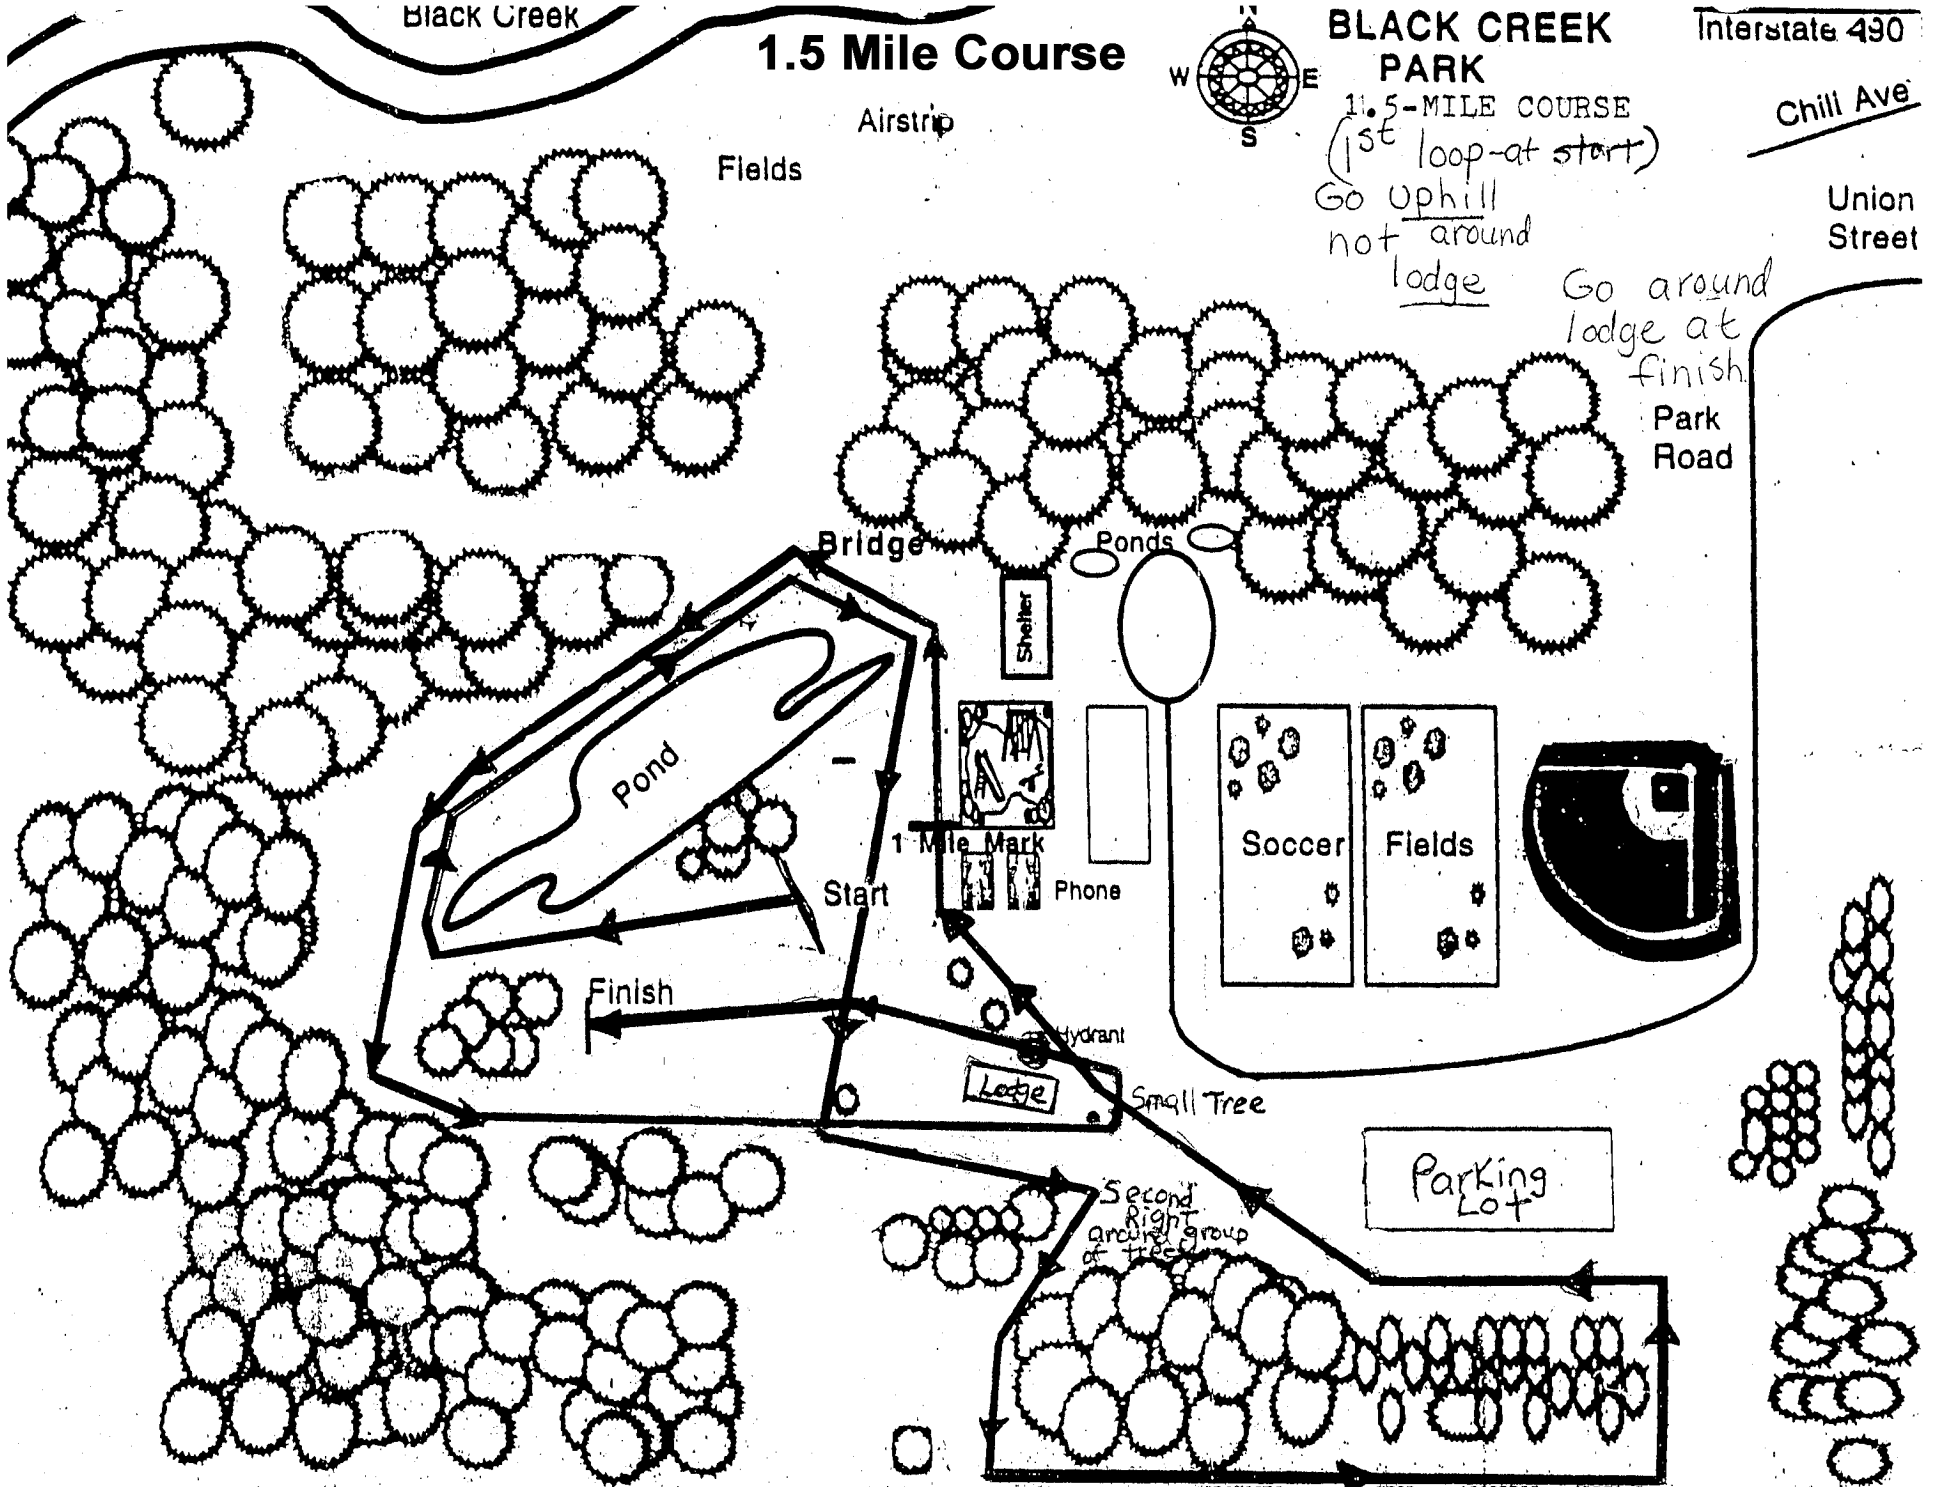

1.5-MILE COURSE
(1st loop-at start)

Go uphill
not around
lodge

Go around
lodge at
finish.

Park Road

Bridge

Ponds

Shelter

Phone

Soccer

Fields

1 Mile Mark

Start

Finish

Hydrant

Lodge

Small Tree

Second
right
arcured
group
of trees

Parking
Lot

Black Creek

BLACK CREEK PARK

Interstate 490

2.0-MILE COURSE

Chill Ave

2.0 Mile Course

Union Street

Airstrip

Fields

Snake Alley

Slight Uphill

Bridge

Ponds

Pond