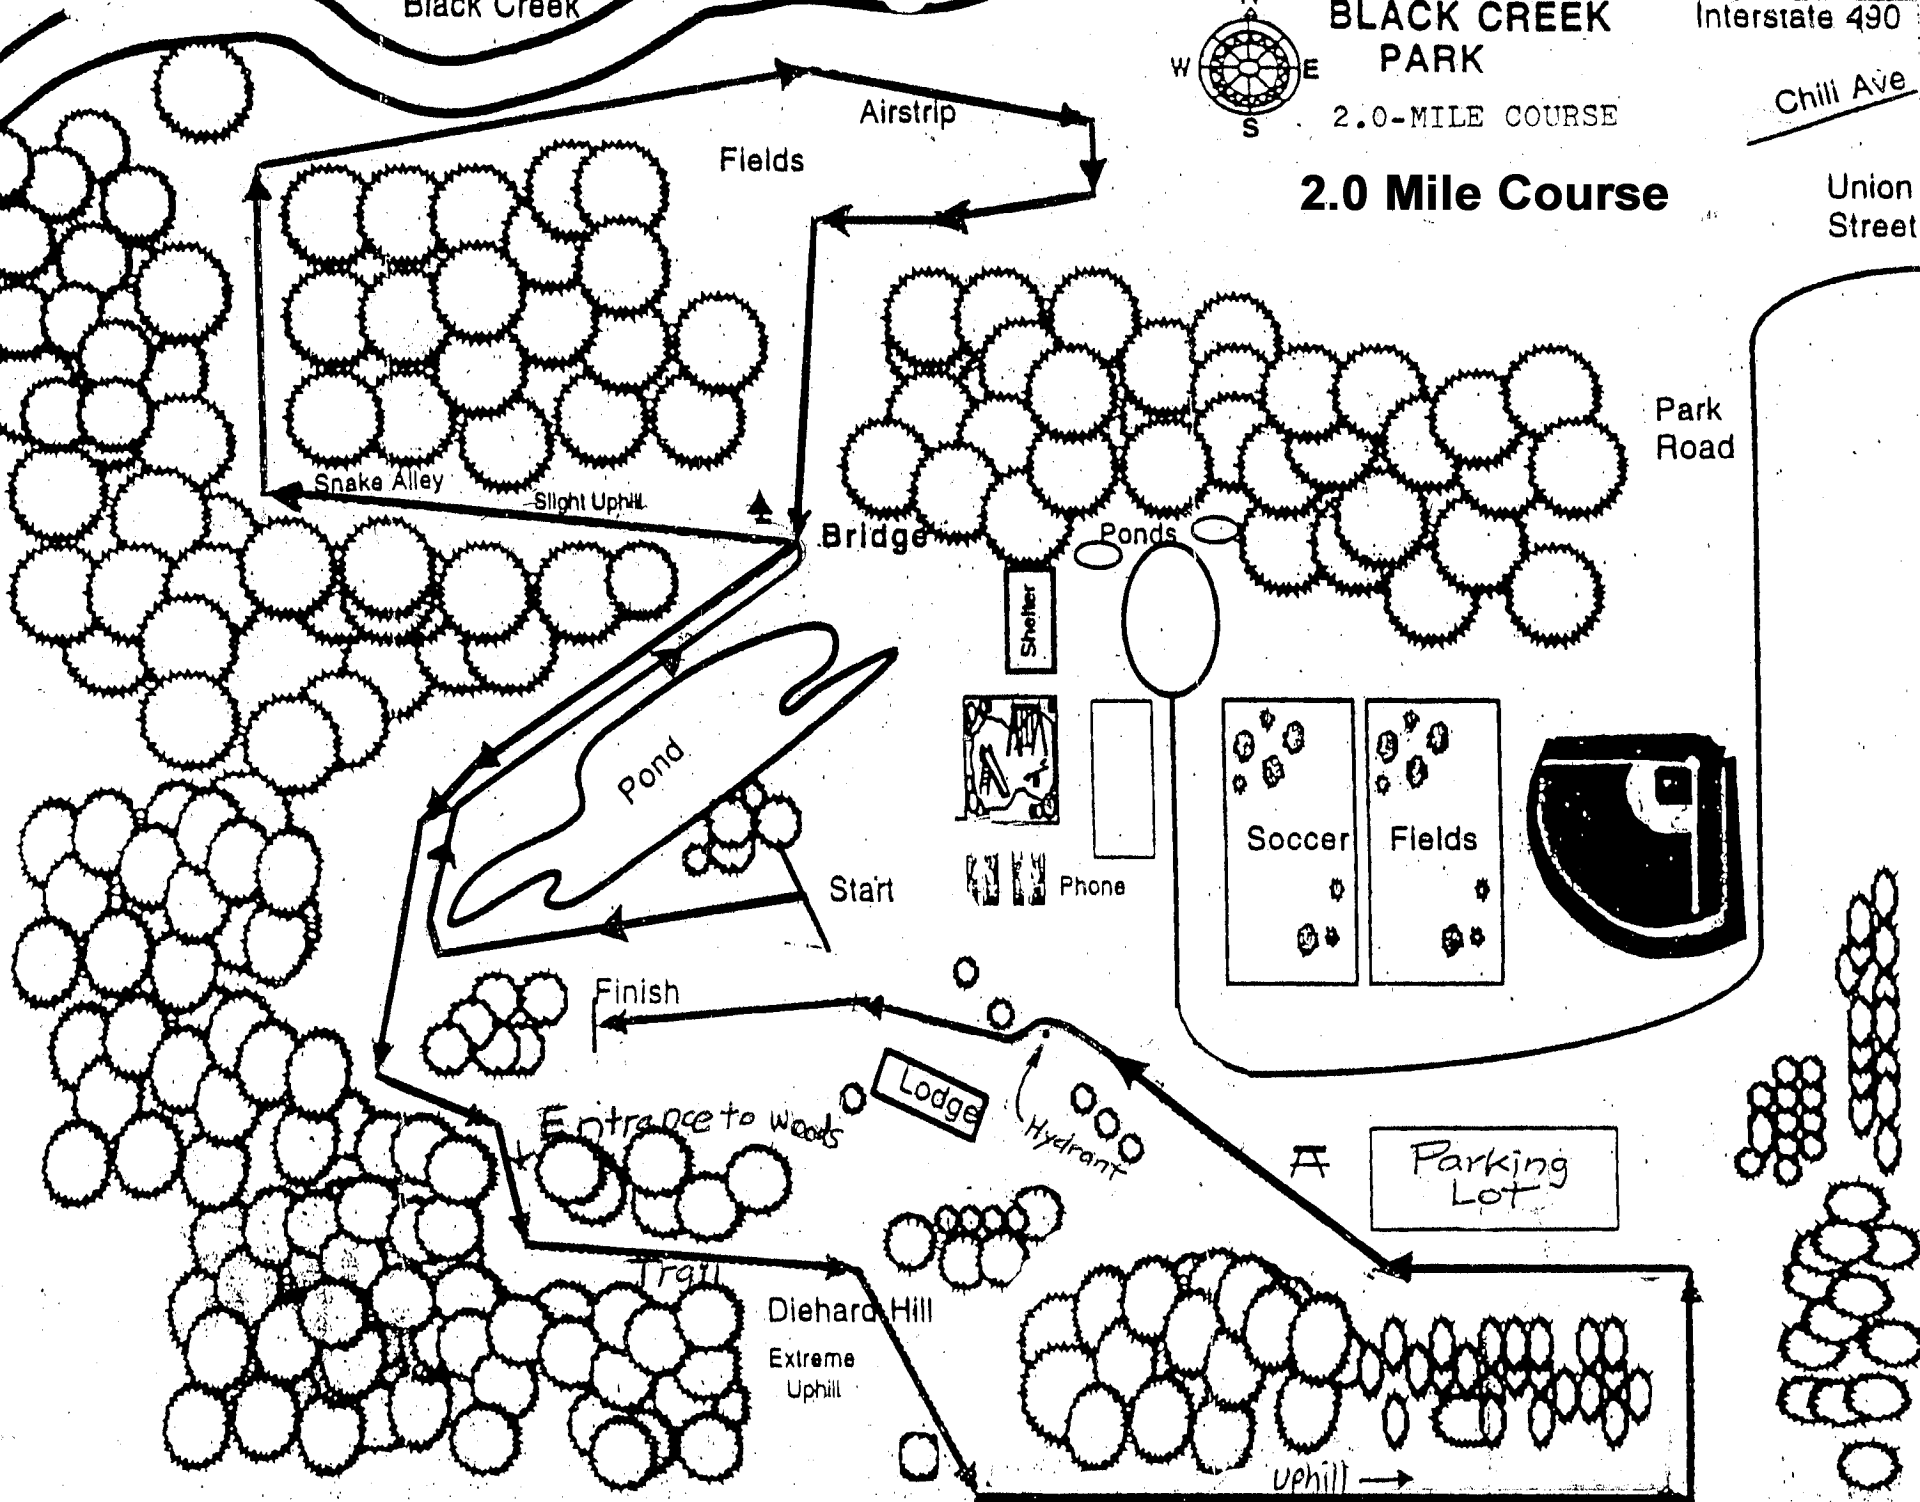

Second
right
arcured
group
of trees

Parking
Lot

Black Creek

BLACK CREEK PARK

Interstate 490

2.0-MILE COURSE

Chill Ave

2.0 Mile Course

Union Street

Airstrip

Fields

Snake Alley

Slight Uphill

Bridge

Ponds

Pond

Start

Finish

Lodge

Hydrant

Entrance to Woods

Trail

Diehard Hill

Extreme Uphill